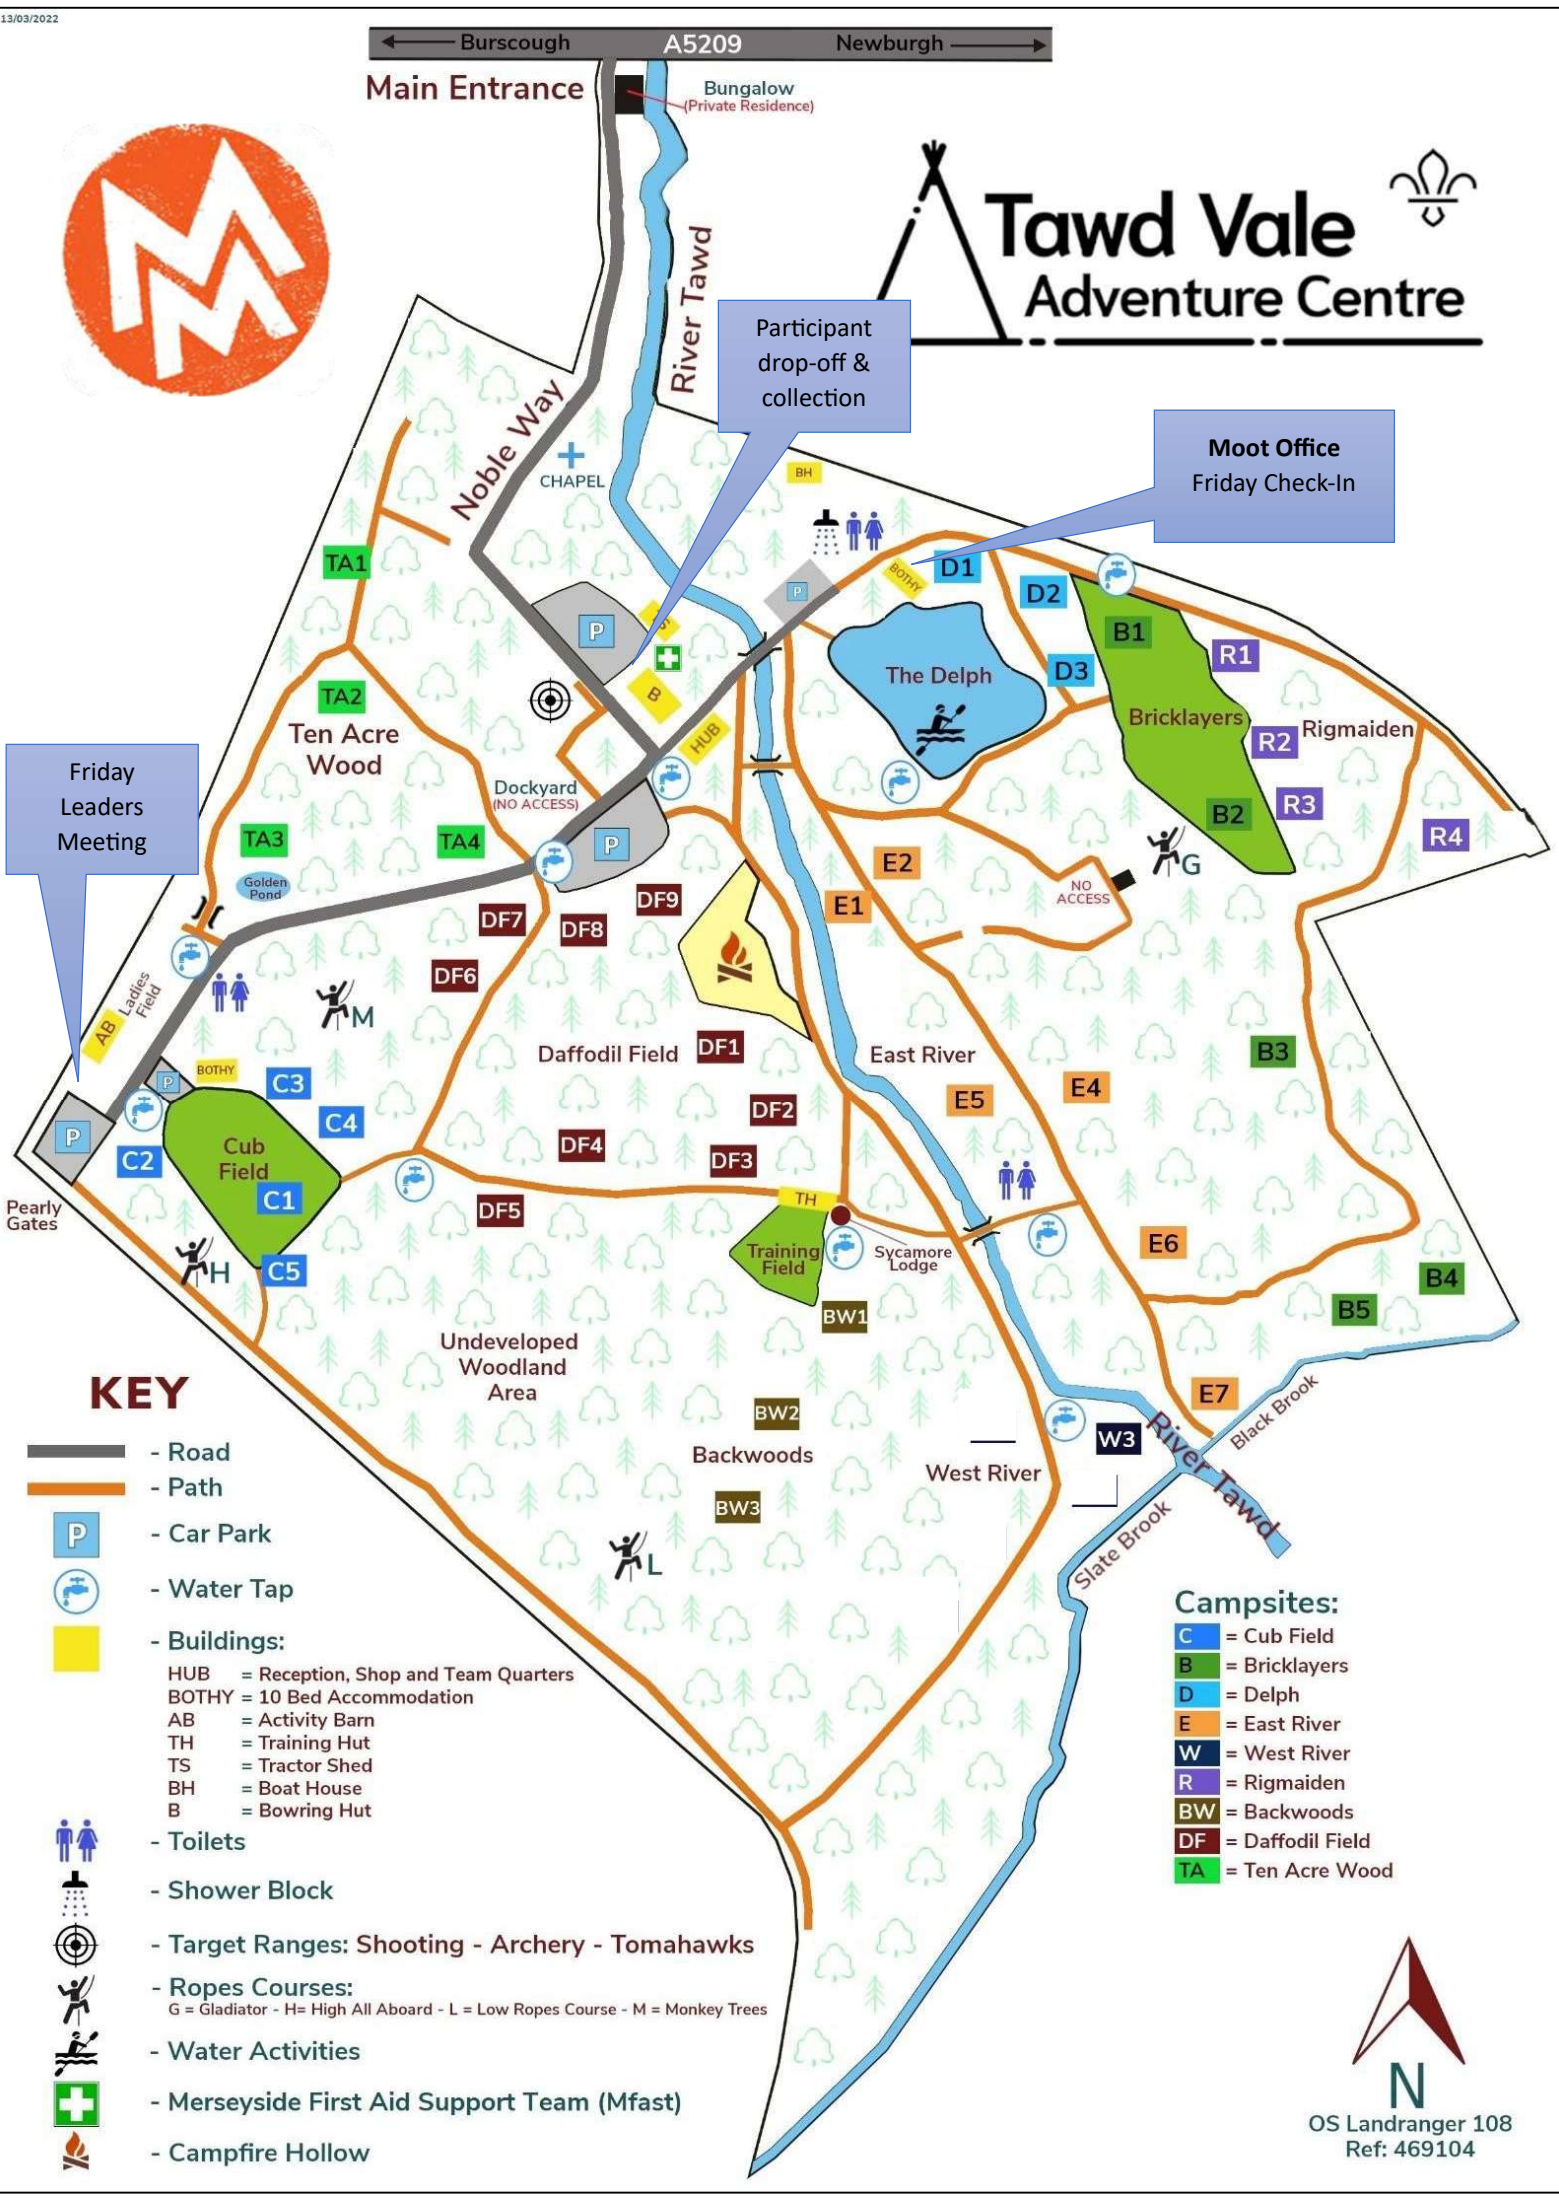

# Tawd Vale Adventure Centre

Main Entrance

Bungalow (Private Residence)

Participant drop-off & collection

Moot Office Friday Check-In

Friday Leaders Meeting

## KEY

- Road
- Path
- Car Park
- Water Tap
- Buildings:
  - HUB = Reception, Shop and Team Quarters
  - BOTHY = 10 Bed Accommodation
  - AB = Activity Barn
  - TH = Training Hut
  - TS = Tractor Shed
  - BH = Boat House
  - B = Bowring Hut
- Toilets
- Shower Block
- Target Ranges: Shooting - Archery - Tomahawks
- Ropes Courses:
  - G = Gladiator
  - H = High All Aboard
  - L = Low Ropes Course
  - M = Monkey Trees
- Water Activities
- Merseyside First Aid Support Team (Mfast)
- Campfire Hollow

- Campsites:**
- = Cub Field
  - = Bricklayers
  - = Delph
  - = East River
  - = West River
  - = Rigmaiden
  - = Backwoods
  - = Daffodil Field
  - = Ten Acre Wood